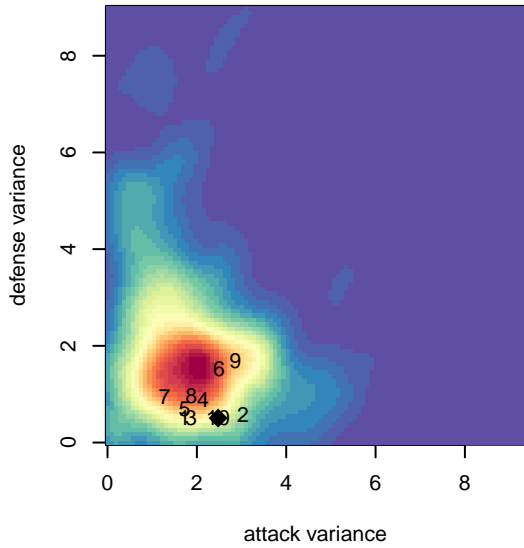

Crossfire Premier C G05

Crossfire Premier
 Redmond, WA
 G05 total strength=1041
 attack=2.2 defense=2.41
 fall league = RCL G05 Div 3 9Aside
 spr league = Win RCL G05 Div 2

alt names used:
 CROSSFIRE PREMIER G05-C (WA)
 Crossfire Premier G05 C
 CROSSFIRE PREMIER G05 C (WA)
 CROSSFIRE PREMIER G05 C (WA)
 CROSSFIRECROSSFIRE PREMIER G05-C
 Crossfire G05-C
 Crossfire Premier G05 C
 Crossfire Premier G05 C

Crossfire Premier C G05
 Dots are actual minus expected GF (blue circles) and GA (red triangles).
 Blue line is smoothed change in attack strength. Red is smoothed change in defense strength.

**attack and defense variance (black dot)
relative to other teams
and top 10 in region**