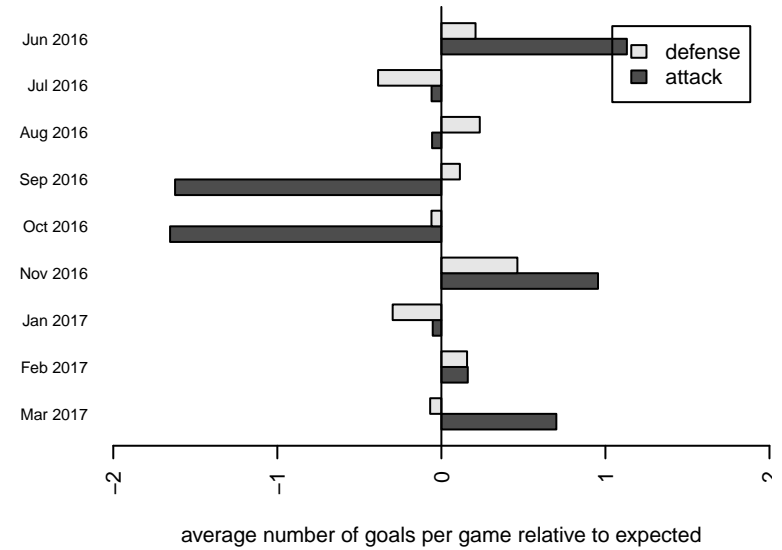

Performance relative to 13 month average