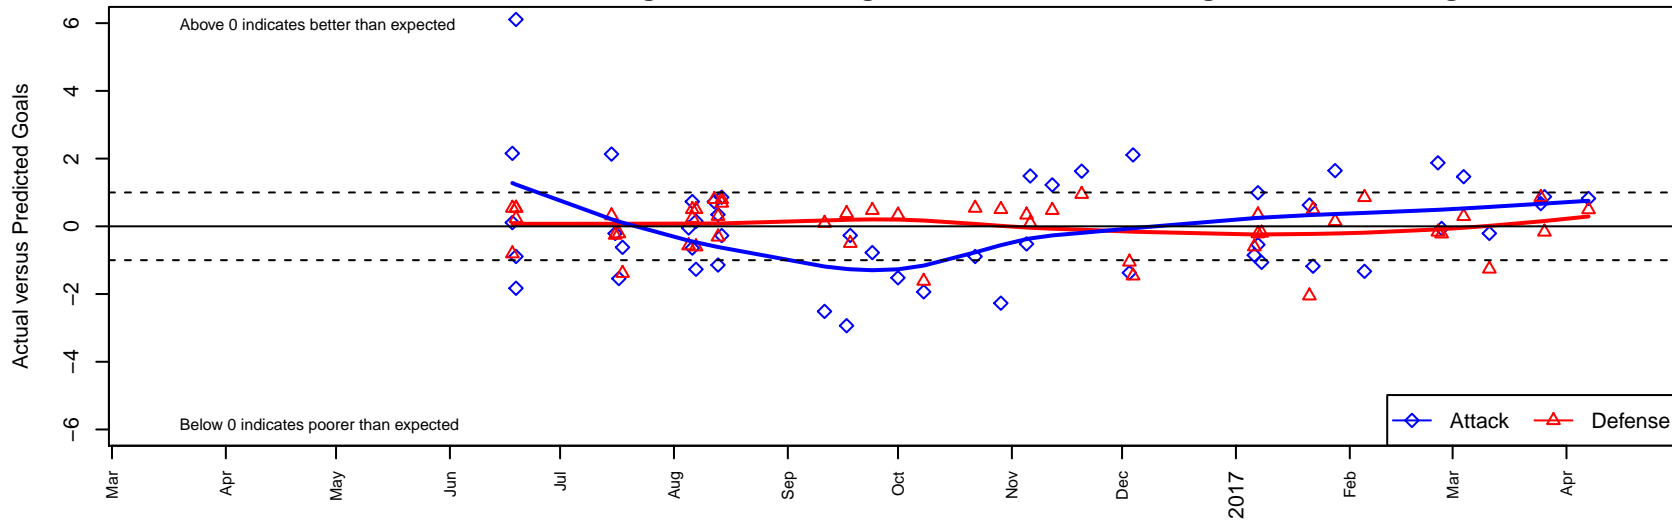

Crossfire Premier C G05

Crossfire Premier
 Redmond, WA
 G05 total strength=1041
 attack=2.2 defense=2.41
 fall league = RCL G05 Div 3 9Aside
 spr league = Win RCL G05 Div 2

alt names used:
 CROSSFIRE PREMIER G05-C (WA)
 Crossfire Premier G05 C
 CROSSFIRE PREMIER G05 C (WA)
 CROSSFIRE PREMIER G05 C (WA)
 CROSSFIRECROSSFIRE PREMIER G05-C
 Crossfire G05-C
 Crossfire Premier G05 C
 Crossfire Premier G05 C

Crossfire Premier C G05
 Dots are actual minus expected GF (blue circles) and GA (red triangles).
 Blue line is smoothed change in attack strength. Red is smoothed change in defense strength.

**attack and defense variance (black dot)
relative to other teams
and top 10 in region**