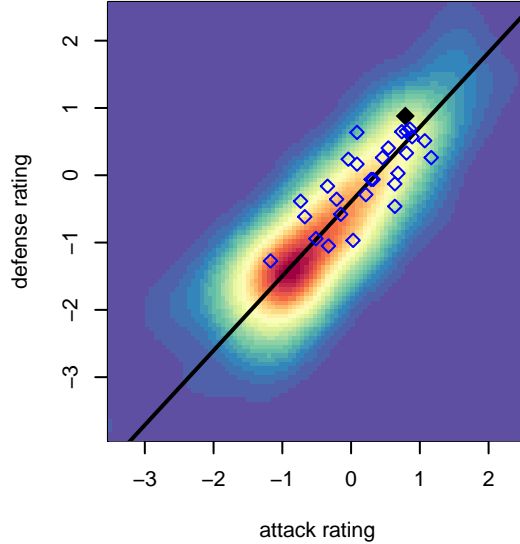

**attack and defense rating
relative to others at age
and all opponents in last 13 months**