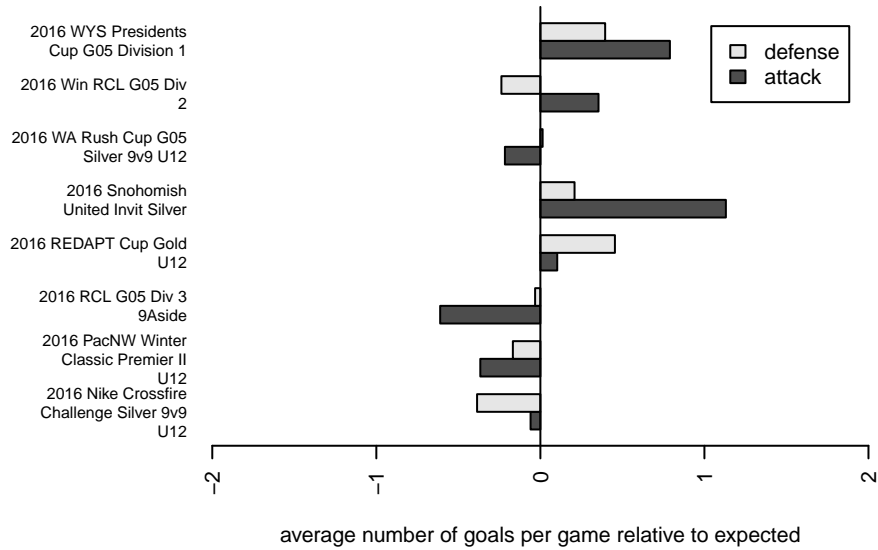

Performance relative to 13 month average