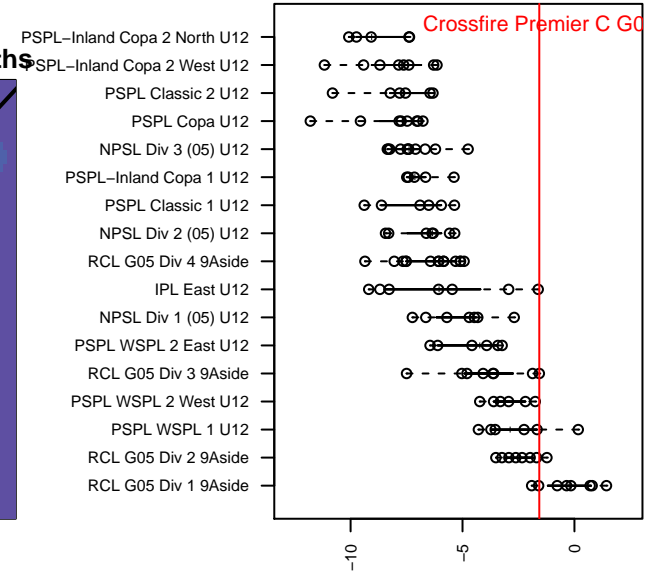

**attack and defense rating
relative to others at age
and all opponents in last 13 months**